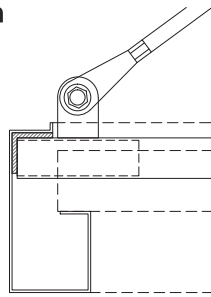

# DECORATIVE AND STRUCTURAL WALL PLATES

Circle

Rectangle

Diamond

Square

High Seam Smooth

Extruded Cap & Pan

Extruded Self Mating

# PREMIUM PROFILES

6" Premium Extruded

8" Premium Extruded

8" Premium Extruded/4" Extension