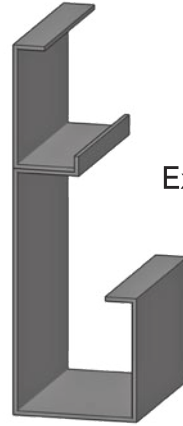

# DECORATIVE AND STRUCTURAL WALL PLATES

Circle

Rectangle

Diamond

Square

High Seam Smooth

Extruded Cap & Pan

Extruded Self Mating

## Packages Include:

- FASCIA • DECK PANELS • WALL PLATES • RETURN ARMS & CLEVIS

All powder coated and prepared for installation.

\* Indicates premium option

# PREMIUM PROFILES

6" Premium Extruded

8" Premium Extruded

8" Premium Extruded/4" Extension