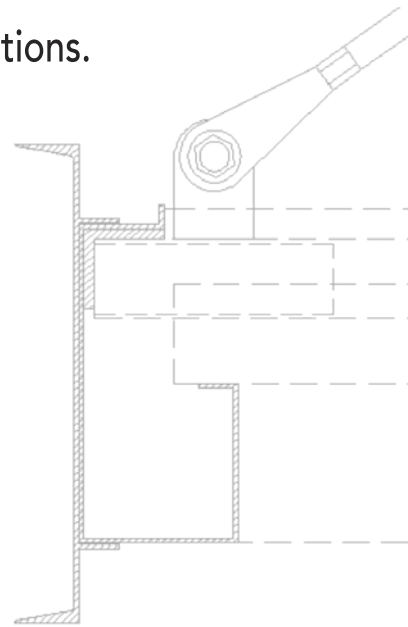

## Innovative Architectural & Metal Collection

Pre-engineered Overhead Supported Canopies  
Powder Coated Aluminum and Steel Construction

- IIS Canopy Systems is a permanent all weather canopy that is designed for use in any critical, high load environment.
- Use for windows, store fronts and entries.
- Hanger rod spacing up to 8'.
- Custom hanger rod and fascia options.
- Ideal for all business entrances.
- Various styles and shapes.
- Internal drainage.
- Extruded and roll form options.
- Nationwide shipping.

# DECORATIVE AND STRUCTURAL WALL PLATES

Circle

Rectangle

Diamond

Square

High Seam Smooth

Extruded Cap & Pan

Extruded Self Mating