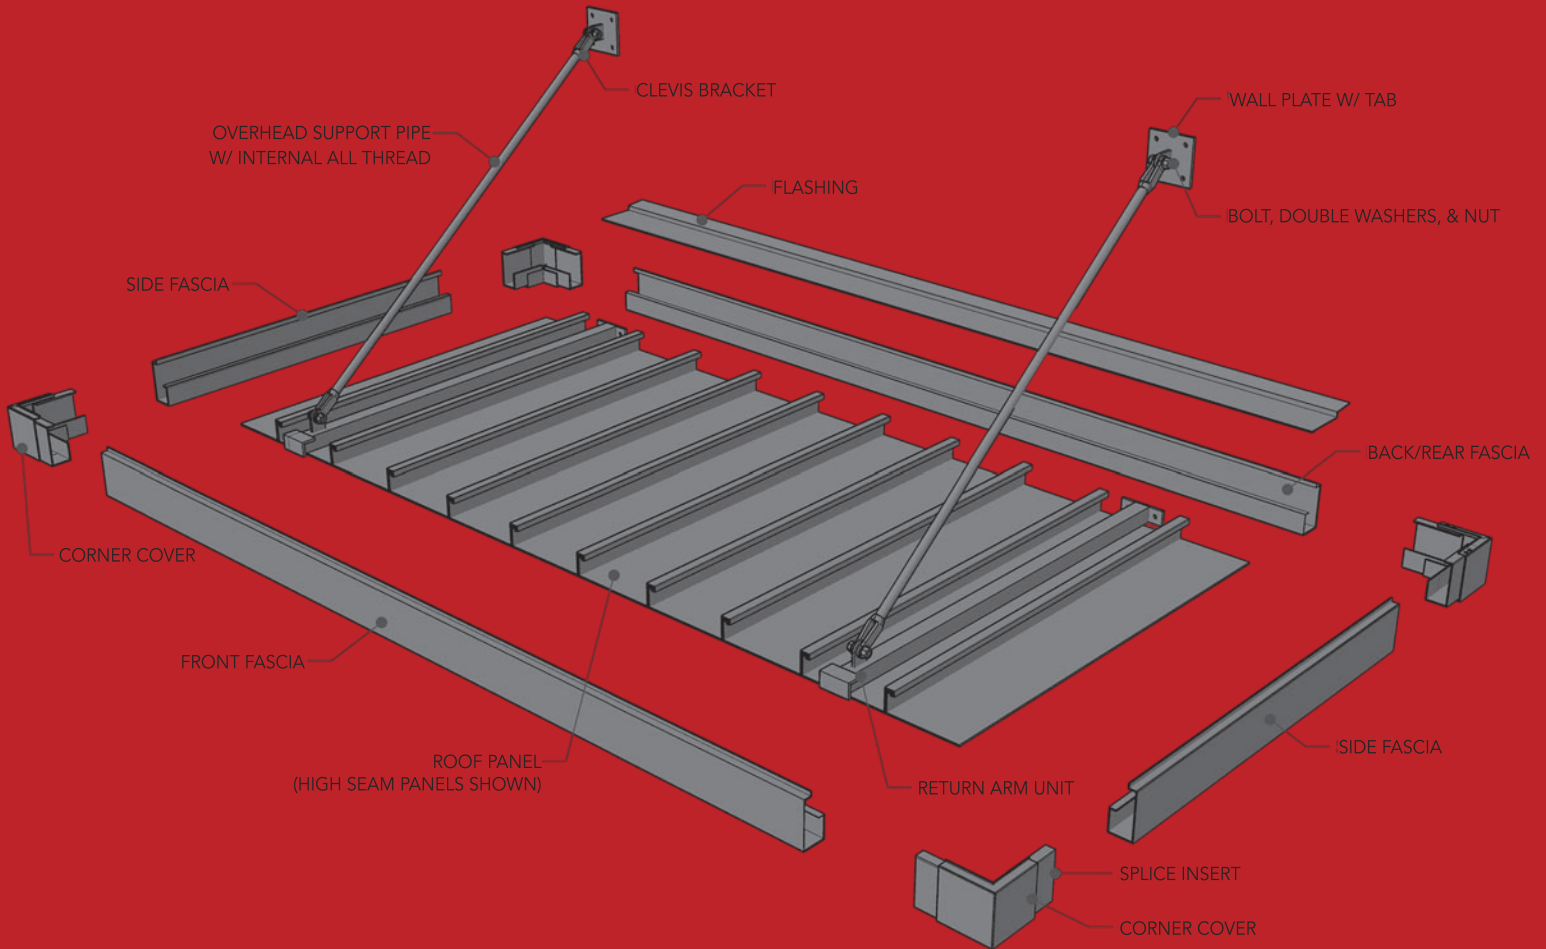

## Innovative Architectural & Metal Collection

Pre-engineered Overhead Supported Canopies  
Powder Coated Aluminum and Steel Construction

- IIS Canopy Systems is a permanent all weather canopy that is designed for use in any critical, high load environment.
- Use for windows, store fronts and entries.
- Hanger rod spacing up to 8'.
- Custom hanger rod and fascia options.
- Ideal for all business entrances.
- Various styles and shapes.
- Internal drainage.
- Extruded and roll form options.
- Nationwide shipping.

# DECORATIVE AND STRUCTURAL WALL PLATES

Circle

Rectangle

Diamond

Square

High Seam Smooth

Extruded Cap & Pan

Extruded Self Mating

## Packages Include:

- FASCIA • DECK PANELS • WALL PLATES • RETURN ARMS & CLEVIS

All powder coated and prepared for installation.

\* Indicates premium option

# PREMIUM PROFILES

6" Premium Extruded

8" Premium Extruded

8" Premium Extruded/4" Extension