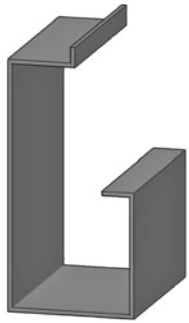

# DECORATIVE AND STRUCTURAL WALL PLATES

Circle

Rectangle

Diamond

Square

High Seam Smooth

Extruded Cap & Pan

Extruded Self Mating

## Packages Include:

- FASCIA • DECK PANELS • WALL PLATES • RETURN ARMS & CLEVIS

All powder coated and prepared for installation.

\* Indicates premium option

# PREMIUM PROFILES

6" Premium Extruded

8" Premium Extruded

8" Premium Extruded/4" Extension